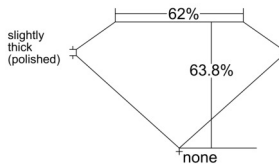

GIA®

FACSIMILE

GIA REPORT 5523299070

Verify this report at gia.edu

GIA NATURAL DIAMOND DOSSIER®

May 28, 2025
GIA Report Number 5523299070
Shape and Cutting Style ..... **Cut-Cornered Rectangular Modified Brilliant**
Measurements ..... **6.17 x 4.45 x 2.84 mm**

GRADING RESULTS

Carat Weight ..... **0.71 carat**
Color Grade ..... **I**
Clarity Grade **S11**

ADDITIONAL GRADING INFORMATION

Polish ..... **Excellent**
Symmetry ..... **Very Good**
Fluorescence ..... **None**
Clarity Characteristics ..... **Feather**
Inscription(s): GIA 5523299070

PROPORTIONS

Profile not to actual proportions

GRADING SCALES

GIA COLOR SCALE		GIA CLARITY SCALE			
COLORLESS	D	VERY VERY SLIGHTLY INCLUDED	FLAWLESS		
	E		INTERNALLY FLAWLESS		
	F	VERY SLIGHTLY INCLUDED	VVS₁		
	G		VVS₂		
	H		VS₁		
	NEAR COLORLESS	I	SLIGHTLY INCLUDED	VS₂	
		J		S1₁	
		FAINT	K	INCLUDED	S1₂
			L		I₁
			M		I₂
VERT LIGHT	N	LIGHT	I₃		
	O				
	P				
	Q				
	R				
	S				
	T				
LIGHT	U				
	V				
	W				
	X				
Y					
Z