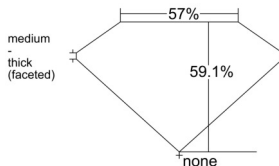

GIA®

FACSIMILE

GIA REPORT 5523347000

Verify this report at GIA.edu

GIA NATURAL DIAMOND DOSSIER®

June 03, 2025
GIA Report Number 5523347000
Shape and Cutting Style ..... Heart Brilliant
Measurements ..... 4.91 x 5.63 x 3.33 mm

GRADING RESULTS

Carat Weight ..... 0.52 carat
Color Grade ..... E
Clarity Grade VS1

ADDITIONAL GRADING INFORMATION

Polish ..... Very Good
Symmetry ..... Excellent
Fluorescence ..... None
Clarity Characteristics..... Crystal, Feather, Needle, Pinpoint
Inscription(s): GIA 5523347000

PROPORTIONS

Profile not to actual proportions

GRADING SCALES

GIA COLOR SCALE		GIA CLARITY SCALE			
COLORLESS	D	VERY VERY SLIGHTLY INCLUDED	FLAWLESS		
	E		INTERNALLY FLAWLESS		
	F	VERY SLIGHTLY INCLUDED	VS₁		
	G		VS₂		
	H		VS₁		
	NEAR COLORLESS	I	SLIGHTLY INCLUDED	VS₂	
		J		SI₁	
		FAINT	K	INCLUDED	SI₂
			L		I₁
			M		I₂
VERT LIGHT	N	INCLUDED	I₃		
	O				
	P				
	Q				
	R				
LIGHT	S				
	T				
	U				
	V				
	W				
X					
Y					
Z