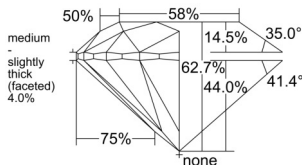

GIA®

FACSIMILE

GIA REPORT 5523360961

Verify this report at GIA.edu

GIA NATURAL DIAMOND DOSSIER®

June 03, 2025
GIA Report Number 5523360961
Shape and Cutting Style ..... Round Brilliant
Measurements ..... 5.16 - 5.20 x 3.25 mm

GRADING RESULTS

Carat Weight ..... 0.54 carat
Color Grade I
Clarity Grade VS1
Cut Grade ..... Excellent

ADDITIONAL GRADING INFORMATION

Polish ..... Excellent
Symmetry ..... Excellent
Fluorescence ..... None
Clarity Characteristics ..... Crystal, Needle, Pinpoint
Inscription(s): GIA 5523360961

PROPORTIONS

Profile to actual proportions

GRADING SCALES

GIA COLOR SCALE	GIA CLARITY SCALE	GIA CUT SCALE	
D	FLAWLESS	EXCELLENT	
E	INTERNALLY FLAWLESS		
F		VVS₁	VERY GOOD
G	VVS₂		
H	VS₁	GOOD	
I	VS₂		
J	SI₁	FAIR	
K	SI₂		
L	I₁	POOR	
M	I₂		
N	I₃		
O			
P			
Q			
R			
S			
T			
U			
V			
W			
X			
Y			
Z