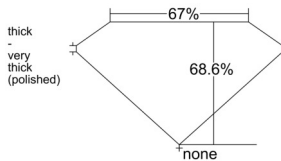

GIA®

FACSIMILE

GIA REPORT 5523415437

Verify this report at GIA.edu

GIA NATURAL DIAMOND DOSSIER®

June 06, 2025
GIA Report Number 5523415437
Shape and Cutting Style ..... Emerald Cut
Measurements ..... 5.16 x 3.79 x 2.60 mm

GRADING RESULTS

Carat Weight ..... 0.51 carat
Color Grade ..... D
Clarity Grade VS1

ADDITIONAL GRADING INFORMATION

Polish ..... Excellent
Symmetry ..... Very Good
Fluorescence ..... None
Clarity Characteristics ..... Crystal, Pinpoint
Inscription(s): GIA 5523415437

PROPORTIONS

Profile not to actual proportions

GRADING SCALES

GIA COLOR SCALE		GIA CLARITY SCALE			
COLORLESS	D	VERY VERY SLIGHTLY INCLUDED	FLAWLESS		
	E		INTERNALLY FLAWLESS		
	F	VERY SLIGHTLY INCLUDED	VVS₁		
	G		VVS₂		
	H		VS₁		
	NEAR COLORLESS	I	SLIGHTLY INCLUDED	VS₂	
		J		SI₁	
		FAINT	K	INCLUDED	SI₂
			L		I₁
			M		I₂
N			I₃		
VERT LIGHT	O	LIGHT			
	P				
	Q				
	R				
	S				
	T				
	U				
	V				
W					
X					
Y					
Z