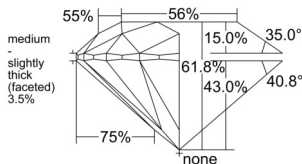

GIA®

FACSIMILE

GIA REPORT 5523418674

Verify this report at GIA.edu

GIA NATURAL DIAMOND DOSSIER®

June 10, 2025
GIA Report Number 5523418674
Shape and Cutting Style ..... Round Brilliant
Measurements ..... 4.80 - 4.83 x 2.97 mm

GRADING RESULTS

Carat Weight ..... 0.42 carat
Color Grade ..... G
Clarity Grade VVS2
Cut Grade ..... Excellent

ADDITIONAL GRADING INFORMATION

Polish ..... Excellent
Symmetry ..... Excellent
Fluorescence ..... Faint
Clarity Characteristics ..... Feather, Cloud, Pinpoint
Inspection(s): GIA 5523418674

PROPORTIONS

Profile to actual proportions

GRADING SCALES

GIA COLOR SCALE	GIA CLARITY SCALE	GIA CUT SCALE
COLOURLESS D	FLAWLESS	EXCELLENT
E	INTERNALLY FLAWLESS	
F	VVS₁	VERY GOOD
G		
H	VVS₂	GOOD
I	VS₁	
J	VS₂	FAIR
K	SI₁	
L	SI₂	POOR
M	I₁	
N	I₂	
O	I₃	
P		
Q		
R		
S		
T		
U		
V		
W		
X		
Y		
Z