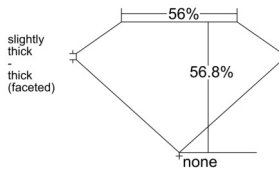

GIA®

FACSIMILE

GIA REPORT 5523466554

Verify this report at GIA.edu

GIA NATURAL DIAMOND DOSSIER®

June 11, 2025
GIA Report Number 5523466554
Shape and Cutting Style ..... Heart Brilliant
Measurements ..... 5.71 x 6.26 x 3.56 mm

GRADING RESULTS

Carat Weight ..... 0.72 carat
Color Grade ..... F
Clarity Grade S11

ADDITIONAL GRADING INFORMATION

Polish ..... Excellent
Symmetry ..... Very Good
Fluorescence ..... Medium Blue
Clarity Characteristics ..... Crystal
Inscription(s): GIA 5523466554

PROPORTIONS

Profile not to actual proportions

GRADING SCALES

GIA COLOR SCALE		GIA CLARITY SCALE	
COLORLESS	D	VERY VERY SLIGHTLY INCLUDED	FLAWLESS
	E		INTERNALLY FLAWLESS
	F		VVS₁
	G		VVS₂
	H		VS₁
	I		VS₂
	J		S1₁
	K		S1₂
	L		I₁
	M		I₂
NEAR COLORLESS	N	SLIGHTLY INCLUDED	I₃
	O		
	P		
	Q		
FAINT	R	INCLUDED	
	S		
	T		
	U		
VERY LIGHT	V	LIGHT	
	W		
	X		
	Y		
	Z