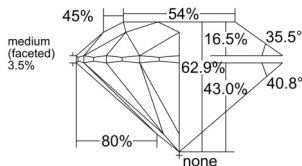

GIA®

FACSIMILE

GIA REPORT 5523488882

Verify this report at GIA.edu

GIA NATURAL DIAMOND DOSSIER®

June 13, 2025
GIA Report Number 5523488882
Shape and Cutting Style ..... Round Brilliant
Measurements ..... 4.74 - 4.76 x 2.99 mm

GRADING RESULTS

Carat Weight ..... 0.41 carat
Color Grade ..... D
Clarity Grade VVS1
Cut Grade ..... Excellent

ADDITIONAL GRADING INFORMATION

Polish ..... Excellent
Symmetry ..... Excellent
Fluorescence ..... Medium Blue
Clarity Characteristics..... Pinpoint, Cloud, Surface Graining
Inscription(s): GIA 5523488882

PROPORTIONS

Profile to actual proportions