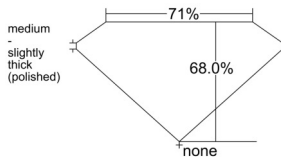

GIA®

FACSIMILE

GIA REPORT 5523538980

Verify this report at GIA.edu

GIA NATURAL DIAMOND DOSSIER®

June 19, 2025
GIA Report Number 5523538980
Shape and Cutting Style ..... Square Modified Brilliant
Measurements ..... 5.01 x 4.98 x 3.39 mm

GRADING RESULTS

Carat Weight ..... 0.71 carat
Color Grade ..... D
Clarity Grade VVS2

ADDITIONAL GRADING INFORMATION

Polish ..... Excellent
Symmetry ..... Very Good
Fluorescence ..... None
Clarity Characteristics..... Needle, Pinpoint, Cloud
Inscription(s): GIA 5523538980

PROPORTIONS

Profile not to actual proportions

GRADING SCALES

GIA COLOR SCALE		GIA CLARITY SCALE		
COLORLESS	D	VERY VERY SLIGHTLY INCLUDED	FLAWLESS	
	E		INTERNALLY FLAWLESS	
	F		VVS₁	
	G		VVS₂	
	NEAR COLORLESS	H	VERY SLIGHTLY INCLUDED	VS₁
		I		VS₂
		J	SLIGHTLY INCLUDED	SI₁
		K		SI₂
	FAINT	L	INCLUDED	I₁
		M		I₂
N		I₃		
O				
VERT LIGHT		P		
		Q		
		R		
		S		
LIGHT	T			
	U			
	V			
	W			
	X			
	Y			
	Z