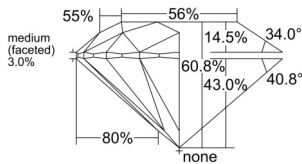

GIA®

FACSIMILE

GIA REPORT 5523613704

Verify this report at GIA.edu

GIA NATURAL DIAMOND DOSSIER®

June 26, 2025
GIA Report Number 5523613704
Shape and Cutting Style ..... Round Brilliant
Measurements ..... 4.33 - 4.35 x 2.64 mm

GRADING RESULTS

Carat Weight ..... 0.30 carat
Color Grade I
Clarity Grade VVS1
Cut Grade ..... Excellent

ADDITIONAL GRADING INFORMATION

Polish ..... Excellent
Symmetry ..... Excellent
Fluorescence ..... Faint
Clarity Characteristics ..... Pinpoint
Inscription(s): GIA 5523613704

PROPORTIONS

Profile to actual proportions

GRADING SCALES

GIA COLOR SCALE	GIA CLARITY SCALE	GIA CUT SCALE	
D	FLAWLESS	EXCELLENT	
E	INTERNALLY FLAWLESS		
F		VVS₁	VERY GOOD
G	VVS₂		
H	VS₁	GOOD	
I	VS₂		
J	SI₁	FAIR	
K	SI₂		
L	I₁	POOR	
M	I₂		
N	I₃		
O			
P			
Q			
R			
S			
T			
U			
V			
W			
X			
Y			
Z