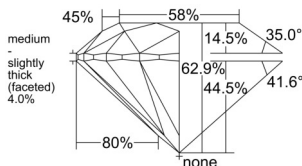

GIA®

FACSIMILE

GIA REPORT 5523634437

Verify this report at GIA.edu

GIA NATURAL DIAMOND DOSSIER®

June 27, 2025
GIA Report Number 5523634437
Shape and Cutting Style ..... Round Brilliant
Measurements ..... 4.86 - 4.90 x 3.07 mm

GRADING RESULTS

Carat Weight ..... 0.45 carat
Color Grade ..... D
Clarity Grade VVS1
Cut Grade ..... Excellent

ADDITIONAL GRADING INFORMATION

Polish ..... Excellent
Symmetry ..... Excellent
Fluorescence ..... None
Clarity Characteristics ..... Pinpoint, Feather
Inscription(s): GIA 5523634437

PROPORTIONS

GRADING SCALES

GIA COLOR SCALE

COLORLESS	D
	E
	F
	G
	H
	I
	J
NEAR COLORLESS	K
	L
Faint	M
	N
	O
	P
Very Light	Q
	R
	S
	T
	U
	V
Light	W
	X
	Y
	Z

GIA CLARITY SCALE

FLAWLESS	INTERNAL FLAWLESS	
		EXCELLENT
VERY VERY SLIGHTLY INCLUDED	VVS₁	
	VVS₂	
VERY SLIGHTLY INCLUDED	VS₁	
	VS₂	
SLIGHTLY INCLUDED	SI₁	
	SI₂	
INCLUDED	I₁	
	I₂	
	I₃	
POOR		

GIA CUT SCALE

EXCELLENT
VERY GOOD
GOOD
FAIR
POOR