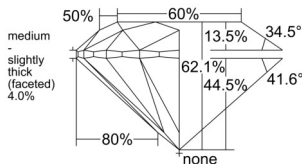

GIA®

FACSIMILE

GIA REPORT 5523640954

Verify this report at GIA.edu

GIA NATURAL DIAMOND DOSSIER®

June 30, 2025
GIA Report Number 5523640954
Shape and Cutting Style ..... Round Brilliant
Measurements ..... 5.40 - 5.43 x 3.36 mm

GRADING RESULTS

Carat Weight ..... 0.61 carat
Color Grade ..... E
Clarity Grade VVS2
Cut Grade ..... Excellent

ADDITIONAL GRADING INFORMATION

Polish ..... Excellent
Symmetry ..... Excellent
Fluorescence ..... Faint
Clarity Characteristics..... Pinpoint, Needle, Feather, Indented
Natural

Inscription(s): GIA 5523640954

PROPORTIONS

Profile to actual proportions