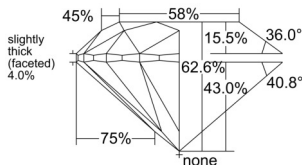

GIA®

FACSIMILE

GIA REPORT 5523675038

Verify this report at GIA.edu

GIA NATURAL DIAMOND DOSSIER®

July 02, 2025
GIA Report Number 5523675038
Shape and Cutting Style ..... Round Brilliant
Measurements ..... 5.32 - 5.36 x 3.34 mm

GRADING RESULTS

Carat Weight ..... 0.60 carat
Color Grade ..... G
Clarity Grade VS1
Cut Grade ..... Excellent

ADDITIONAL GRADING INFORMATION

Polish ..... Excellent
Symmetry ..... Excellent
Fluorescence ..... None
Clarity Characteristics.. Crystal, Feather, Cloud, Indented Natural
Inscription(s): GIA 5523675038

PROPORTIONS

Profile to actual proportions