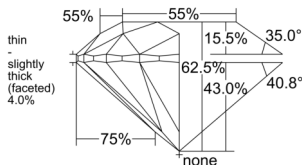

GIA®

FACSIMILE

GIA REPORT 5523684266

Verify this report at GIA.edu

GIA NATURAL DIAMOND DOSSIER®

July 03, 2025
GIA Report Number 5523684266
Shape and Cutting Style ..... Round Brilliant
Measurements ..... 4.92 - 4.93 x 3.08 mm

GRADING RESULTS

Carat Weight ..... 0.46 carat
Color Grade ..... D
Clarity Grade VS1
Cut Grade ..... Excellent

ADDITIONAL GRADING INFORMATION

Polish ..... Excellent
Symmetry ..... Excellent
Fluorescence ..... None
Clarity Characteristics..... Crystal, Needle, Pinpoint, Indented
Natural

Inscription(s): GIA 5523684266

PROPORTIONS

Profile to actual proportions