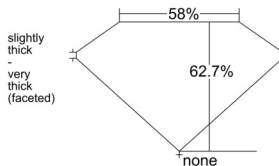

GIA®

FACSIMILE

GIA REPORT 5523741070

Verify this report at GIA.edu

GIA NATURAL DIAMOND DOSSIER®

July 08, 2025
GIA Report Number 5523741070
Shape and Cutting Style ..... Pear Brilliant
Measurements ..... 5.68 x 3.79 x 2.38 mm

GRADING RESULTS

Carat Weight ..... 0.30 carat
Color Grade ..... F
Clarity Grade VS1

ADDITIONAL GRADING INFORMATION

Polish ..... Excellent
Symmetry ..... Very Good
Fluorescence ..... None
Clarity Characteristics..... Crystal, Cloud, Feather, Pinpoint
Inscription(s): GIA 5523741070

PROPORTIONS

Profile not to actual proportions

GRADING SCALES

GIA COLOR SCALE		GIA CLARITY SCALE			
COLORLESS	D	VERY VERY SLIGHTLY INCLUDED	FLAWLESS		
	E		INTERNALLY FLAWLESS		
	F	VERY SLIGHTLY INCLUDED	VVS₁		
	G		VVS₂		
	H		VS₁		
	NEAR COLORLESS	I	SLIGHTLY INCLUDED	VS₂	
		J		SI₁	
		FAINT	K	INCLUDED	SI₂
			L		I₁
			M		I₂
VERT LIGHT	N	LIGHT	I₃		
	O				
	P				
	Q				
	R