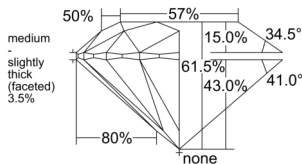

GIA®

FACSIMILE

GIA REPORT 5523752946

Verify this report at GIA.edu

GIA NATURAL DIAMOND DOSSIER®

July 10, 2025
GIA Report Number 5523752946
Shape and Cutting Style ..... Round Brilliant
Measurements ..... 3.62 - 3.65 x 2.24 mm

GRADING RESULTS

Carat Weight ..... 0.18 carat
Color Grade ..... D
Clarity Grade VVS1
Cut Grade ..... Excellent

ADDITIONAL GRADING INFORMATION

Polish ..... Excellent
Symmetry ..... Excellent
Fluorescence ..... Strong Blue
Clarity Characteristics ..... Pinpoint, Surface Graining
Inscription(s): GIA 5523752946

PROPORTIONS

Profile to actual proportions

GRADING SCALES

GIA COLOR SCALE

COLORLESS	D
	E
	F
	G
	H
	I
	J
NEAR COLORLESS	K
	L
Faint	M
	N
	O
	P
	Q
	R
	S
	T
	U
	V
	W
	X
	Y
Light	Z

GIA CLARITY SCALE

	FLAWLESS
	INTERNALLY FLAWLESS
VERY VERY SLIGHTLY INCLUDED	VVS₁
	VVS₂
VERY SLIGHTLY INCLUDED	VS₁
	VS₂
SLIGHTLY INCLUDED	SI₁
	SI₂
	I₁
	I₂
INCLUDED	I₃

GIA CUT SCALE

	EXCELLENT
	VERY GOOD
	GOOD
	FAIR
	POOR