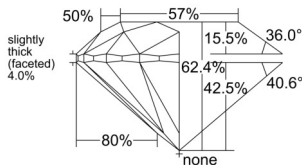

GIA®

FACSIMILE

GIA REPORT 5523779618

Verify this report at GIA.edu

GIA NATURAL DIAMOND DOSSIER®

July 12, 2025
GIA Report Number 5523779618
Shape and Cutting Style ..... Round Brilliant
Measurements ..... 5.34 - 5.36 x 3.34 mm

GRADING RESULTS

Carat Weight ..... 0.60 carat
Color Grade ..... D
Clarity Grade VS2
Cut Grade ..... Excellent

ADDITIONAL GRADING INFORMATION

Polish ..... Excellent
Symmetry ..... Excellent
Fluorescence ..... Strong Blue
Clarity Characteristics ..... Cloud, Crystal, Cavity
Inscription(s): GIA 5523779618

PROPORTIONS

Profile to actual proportions

GRADING SCALES

GIA COLOR SCALE	GIA CLARITY SCALE	GIA CUT SCALE
COLOURLESS	FLAWLESS	EXCELLENT
D	INTERNALLY FLAWLESS	
E	VVS₁	VERY GOOD
F		
G	VVS₂	
H	VS₁	GOOD
I		
J	VS₂	
K	SI₁	FAIR
L		
M	SI₂	
N	I₁	POOR
O		
P	I₂	
Q	I₃	
R		
S		
T		
U		
V		
W		
X		
Y		
Z