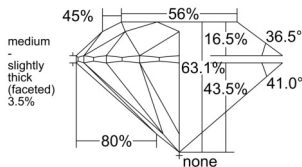

GIA®

FACSIMILE

GIA REPORT 5523826448

Verify this report at GIA.edu

GIA NATURAL DIAMOND DOSSIER®

July 16, 2025
GIA Report Number 5523826448
Shape and Cutting Style ..... Round Brilliant
Measurements ..... 5.20 - 5.23 x 3.29 mm

GRADING RESULTS

Carat Weight ..... 0.55 carat
Color Grade ..... G
Clarity Grade VS2
Cut Grade ..... Excellent

ADDITIONAL GRADING INFORMATION

Polish ..... Excellent
Symmetry ..... Excellent
Fluorescence ..... None
Clarity Characteristics ..... Crystal, Cloud
Inscription(s): GIA 5523826448

PROPORTIONS

Profile to actual proportions