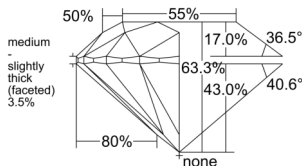

GIA®

FACSIMILE

GIA REPORT 5523832372

Verify this report at GIA.edu

GIA NATURAL DIAMOND DOSSIER®

July 17, 2025
GIA Report Number 5523832372
Shape and Cutting Style ..... Round Brilliant
Measurements ..... 5.06 - 5.10 x 3.21 mm

GRADING RESULTS

Carat Weight ..... 0.51 carat
Color Grade ..... E
Clarity Grade VS1
Cut Grade ..... Excellent

ADDITIONAL GRADING INFORMATION

Polish ..... Excellent
Symmetry ..... Excellent
Fluorescence ..... None
Clarity Characteristics..... Crystal, Cloud, Feather, Pinpoint
Inscription(s): GIA 5523832372

PROPORTIONS

GRADING SCALES

GIA COLOR SCALE

COLORLESS	D
	E
	F
	G
	H
	I
	J
NEAR COLORLESS	K
	L
FAIN	M
	N
	O
	P
VERY LIGHT	Q
	R
	S
	T
	U
	V
	W
	X
	Y
LIGHT	Z

GIA CLARITY SCALE

FLAWLESS	VERY VERY SLIGHTLY INCLUDED	VS₁	VS₂	VS₁	VS₂	SI₁	SI₂	I₁	I₂	I₃			
											VERY SLIGHTLY INCLUDED	SLIGHTLY INCLUDED	INCLUDED

GIA CUT SCALE

EXCELLENT
VERY GOOD
GOOD
FAIR
POOR