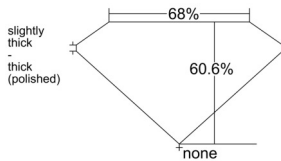

GIA®

FACSIMILE

GIA REPORT 5523840179

Verify this report at GIA.edu

GIA NATURAL DIAMOND DOSSIER®

July 17, 2025
GIA Report Number 5523840179
Shape and Cutting Style ..... **Cut-Cornered Rectangular Modified Brilliant**
Measurements ..... 6.36 x 4.62 x 2.80 mm

GRADING RESULTS

Carat Weight ..... 0.71 carat
Color Grade I
Clarity Grade VVS2

ADDITIONAL GRADING INFORMATION

Polish ..... Excellent
Symmetry ..... Excellent
Fluorescence ..... None
Clarity Characteristics ..... Pinpoint, Feather, Cloud
Inscription(s): GIA 5523840179

PROPORTIONS

Profile not to actual proportions

GRADING SCALES

GIA COLOR SCALE		GIA CLARITY SCALE			
COLORLESS	D	VERY VERY SLIGHTLY INCLUDED	FLAWLESS		
	E		INTERNALLY FLAWLESS		
	F	VERY SLIGHTLY INCLUDED	VVS₁		
	G		VVS₂		
	H		VS₁		
	NEAR COLORLESS	I	SLIGHTLY INCLUDED	VS₂	
		J		SI₁	
		FAINT	K	INCLUDED	SI₂
			L		I₁
			M		I₂
VERTICALLY LIGHT	N	LIGHT	I₃		
	O				
	P				
	Q				
	R