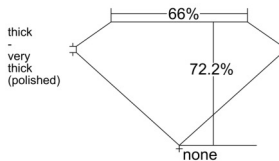

GIA®

FACSIMILE

GIA REPORT 5523845159

Verify this report at GIA.edu

GIA NATURAL DIAMOND DOSSIER®

July 18, 2025
GIA Report Number 5523845159
Shape and Cutting Style ..... Emerald Cut
Measurements ..... 5.51 x 4.24 x 3.06 mm

GRADING RESULTS

Carat Weight ..... 0.71 carat
Color Grade ..... G
Clarity Grade VS1

ADDITIONAL GRADING INFORMATION

Polish ..... Excellent
Symmetry ..... Excellent
Fluorescence ..... None
Clarity Characteristics..... Crystal, Needle, Cloud, Pinpoint
Inscription(s): GIA 5523845159

PROPORTIONS

Profile not to actual proportions

GRADING SCALES

GIA COLOR SCALE		GIA CLARITY SCALE			
COLORLESS	D	VERY VERY SLIGHTLY INCLUDED	FLAWLESS		
	E		INTERNALLY FLAWLESS		
	F	VERY SLIGHTLY INCLUDED	VVS₁		
	G		VVS₂		
	H		VS₁		
	NEAR COLORLESS	I	SLIGHTLY INCLUDED	VS₂	
		J		SI₁	
		FAINT	K	INCLUDED	SI₂
			L		I₁
			M		I₂
VERT LIGHT	N	LIGHT	I₃		
	O				
	P				
	Q				
	R