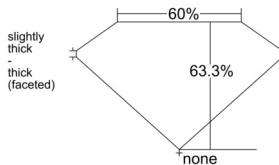

GIA®

FACSIMILE

GIA REPORT 5523875802

Verify this report at GIA.edu

GIA NATURAL DIAMOND DOSSIER®

August 04, 2025
GIA Report Number 5523875802
Shape and Cutting Style ..... Pear Brilliant
Measurements ..... 6.45 x 4.22 x 2.67 mm

GRADING RESULTS

Carat Weight ..... 0.43 carat
Color Grade ..... F
Clarity Grade VS1

ADDITIONAL GRADING INFORMATION

Polish ..... Excellent
Symmetry ..... Very Good
Fluorescence ..... None
Clarity Characteristics..... Crystal, Pinpoint
Inscription(s): GIA 5523875802

PROPORTIONS

Profile not to actual proportions

GRADING SCALES

GIA COLOR SCALE		GIA CLARITY SCALE	
COLORLESS	D	VERY VERY SLIGHTLY INCLUDED	FLAWLESS
	E		INTERNALLY FLAWLESS
	F		VVS₁
	G		VVS₂
	H		VS₁
	I		VS₂
	J		SI₁
	K		SI₂
	L		I₁
	M		I₂
NEAR COLORLESS	N	SLIGHTLY INCLUDED	I₃
	O		
	P		
	Q		
FAINT	R		
	S		
	T		
	U		
VERT LIGHT	V		
	W		
	X		
	Y		
LIGHT	Z