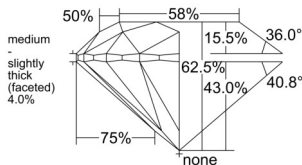

GIA®

FACSIMILE

GIA REPORT 5523889539

Verify this report at GIA.edu

GIA NATURAL DIAMOND DOSSIER®

July 24, 2025
GIA Report Number 5523889539
Shape and Cutting Style ..... Round Brilliant
Measurements ..... 4.65 - 4.68 x 2.92 mm

GRADING RESULTS

Carat Weight ..... 0.40 carat
Color Grade ..... E
Clarity Grade S11
Cut Grade ..... Excellent

ADDITIONAL GRADING INFORMATION

Polish ..... Excellent
Symmetry ..... Very Good
Fluorescence ..... Strong Blue
Clarity Characteristics..... Feather, Cloud, Crystal
Inscription(s): GIA 5523889539

PROPORTIONS

Profile to actual proportions