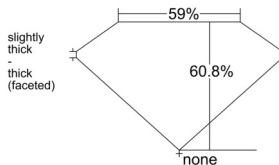

GIA®

FACSIMILE

GIA REPORT 5523906396

Verify this report at GIA.edu

GIA NATURAL DIAMOND DOSSIER®

July 24, 2025
GIA Report Number 5523906396
Shape and Cutting Style ..... Pear Brilliant
Measurements ..... 6.19 x 3.97 x 2.42 mm

GRADING RESULTS

Carat Weight ..... 0.35 carat
Color Grade ..... D
Clarity Grade VVS1

ADDITIONAL GRADING INFORMATION

Polish ..... Excellent
Symmetry ..... Very Good
Fluorescence ..... Medium Blue
Clarity Characteristics ..... Pinpoint, Feather
Inscription(s): GIA 5523906396

PROPORTIONS

Profile not to actual proportions

GRADING SCALES

GIA COLOR SCALE		GIA CLARITY SCALE			
COLORLESS	D	VERY VERY SLIGHTLY INCLUDED	FLAWLESS		
	E		INTERNALLY FLAWLESS		
	F	VERY SLIGHTLY INCLUDED	VVS₁		
	G		VVS₂		
	H		VS₁		
	NEAR COLORLESS	I	SLIGHTLY INCLUDED	VS₂	
		J		SI₁	
		FAINT	K	INCLUDED	SI₂
			L		I₁
			M		I₂
VERT LIGHT	N	LIGHT	I₃		
	O				
	P				
	Q				
	R