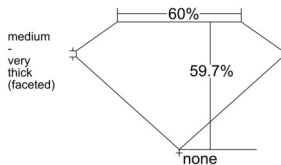

GIA®

FACSIMILE

GIA REPORT 5523910808

Verify this report at GIA.edu

GIA NATURAL DIAMOND DOSSIER®

July 24, 2025
GIA Report Number 5523910808
Shape and Cutting Style ..... Oval Brilliant
Measurements ..... 5.71 x 3.58 x 2.14 mm

GRADING RESULTS

Carat Weight ..... 0.30 carat
Color Grade ..... F
Clarity Grade S11

ADDITIONAL GRADING INFORMATION

Polish ..... Excellent
Symmetry ..... Very Good
Fluorescence ..... None
Clarity Characteristics ..... Feather, Crystal, Knot
Inscription(s): GIA 5523910808

PROPORTIONS

Profile not to actual proportions

GRADING SCALES

GIA COLOR SCALE		GIA CLARITY SCALE	
COLORLESS	D	VERY VERY SLIGHTLY INCLUDED	FLAWLESS
	E		INTERNALLY FLAWLESS
	F		VVS₁
	G		VVS₂
	H		VS₁
	I		VS₂
	J		S1₁
	K		S1₂
	L		I₁
	M		I₂
NEAR COLORLESS	N	SLIGHTLY INCLUDED	I₃
	O		
	P		
	Q		
FAINT	R		
	S		
	T		
	U		
VERT LIGHT	V		
	W		
	X		
	Y		
LIGHT	Z