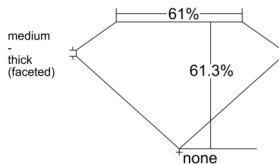

GIA®

FACSIMILE

GIA REPORT 5523922361

Verify this report at GIA.edu

GIA NATURAL DIAMOND DOSSIER®

July 25, 2025
GIA Report Number 5523922361
Shape and Cutting Style ..... Marquise Brilliant
Measurements ..... 6.73 x 3.64 x 2.23 mm

GRADING RESULTS

Carat Weight ..... 0.31 carat
Color Grade ..... D
Clarity Grade VS1

ADDITIONAL GRADING INFORMATION

Polish ..... Excellent
Symmetry ..... Very Good
Fluorescence ..... None
Clarity Characteristics..... Crystal, Pinpoint
Inscription(s): GIA 5523922361

PROPORTIONS

Profile not to actual proportions

GRADING SCALES

GIA COLOR SCALE		GIA CLARITY SCALE	
COLORLESS	D	VERY VERY SLIGHTLY INCLUDED	FLAWLESS
	E		INTERNALLY FLAWLESS
	F		VVS₁
	G		VVS₂
	H		VS₁
	I		VS₂
	J		SI₁
	K		SI₂
	L		I₁
	M		I₂
NEAR COLORLESS	N	SLIGHTLY INCLUDED	I₃
	O		
	P		
	Q		
FAINT	R		
	S		
	T		
	U		
VERT LIGHT	V		
	W		
	X		
	Y		
LIGHT	Z