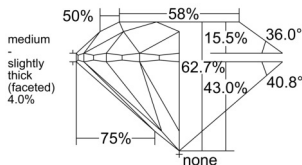

GIA®

FACSIMILE

GIA REPORT 5523973349

Verify this report at GIA.edu

GIA NATURAL DIAMOND DOSSIER®

August 19, 2025
GIA Report Number 5523973349
Shape and Cutting Style ..... Round Brilliant
Measurements ..... 5.59 - 5.65 x 3.52 mm

GRADING RESULTS

Carat Weight ..... 0.70 carat
Color Grade ..... G
Clarity Grade VS1
Cut Grade ..... Excellent

ADDITIONAL GRADING INFORMATION

Polish ..... Excellent
Symmetry ..... Very Good
Fluorescence ..... None
Clarity Characteristics ..... Crystal, Pinpoint
Inscription(s): GIA 5523973349

PROPORTIONS

Profile to actual proportions