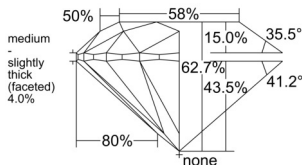

GIA®

FACSIMILE

GIA REPORT 5523974297

Verify this report at GIA.edu

GIA NATURAL DIAMOND DOSSIER®

July 31, 2025
GIA Report Number 5523974297
Shape and Cutting Style ..... Round Brilliant
Measurements ..... 5.72 - 5.76 x 3.60 mm

GRADING RESULTS

Carat Weight ..... 0.73 carat
Color Grade ..... G
Clarity Grade VS1
Cut Grade ..... Excellent

ADDITIONAL GRADING INFORMATION

Polish ..... Excellent
Symmetry ..... Excellent
Fluorescence ..... None
Clarity Characteristics ..... Crystal, Feather
Inscription(s): GIA 5523974297

PROPORTIONS

GRADING SCALES

GIA COLOR SCALE	GIA CLARITY SCALE	GIA CUT SCALE	
D	FLAWLESS	EXCELLENT	
E	INTERNALLY FLAWLESS		
F		VVS₁	VERY GOOD
G	VVS₂		
H	VS₁	GOOD	
I	VS₂		
J	SI₁	FAIR	
K	SI₂		
L	I₁	POOR	
M			
N			
O	I₂		
P			
Q			
R	I₃		
S			
T			
U			
V			
W			
X			
Y			
Z