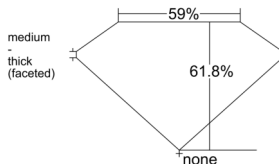

GIA®

FACSIMILE

GIA REPORT 5523985011

Verify this report at GIA.edu

GIA NATURAL DIAMOND DOSSIER®

July 31, 2025
GIA Report Number 5523985011
Shape and Cutting Style ..... Oval Brilliant
Measurements ..... 5.70 x 3.98 x 2.46 mm

GRADING RESULTS

Carat Weight ..... 0.35 carat
Color Grade ..... E
Clarity Grade VS2

ADDITIONAL GRADING INFORMATION

Polish ..... Very Good
Symmetry ..... Very Good
Fluorescence ..... None
Clarity Characteristics..... Crystal, Cloud, Feather
Inscription(s): GIA 5523985011

PROPORTIONS

Profile not to actual proportions

GRADING SCALES

GIA COLOR SCALE		GIA CLARITY SCALE			
COLORLESS	D	VERY VERY SLIGHTLY INCLUDED	FLAWLESS		
	E		INTERNALLY FLAWLESS		
	F	VERY SLIGHTLY INCLUDED	VVS₁		
	G		VVS₂		
	H		VS₁		
	NEAR COLORLESS	I	SLIGHTLY INCLUDED	VS₂	
		J		SI₁	
		FAINT	K	INCLUDED	SI₂
			L		I₁
			M		I₂
VERT LIGHT	N	LIGHT	I₃		
	O				
	P				
	Q				
	R