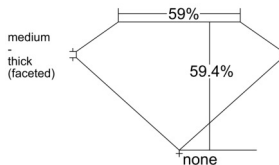

GIA®

FACSIMILE

GIA REPORT 5526006286

Verify this report at GIA.edu

GIA NATURAL DIAMOND DOSSIER®

April 28, 2025
GIA Report Number 5526006286
Shape and Cutting Style ..... Heart Brilliant
Measurements ..... 4.69 x 5.55 x 3.30 mm

GRADING RESULTS

Carat Weight ..... 0.50 carat
Color Grade ..... E
Clarity Grade VS2

ADDITIONAL GRADING INFORMATION

Polish ..... Excellent
Symmetry ..... Very Good
Fluorescence ..... Faint
Clarity Characteristics ..... Feather, Crystal
Inspection(s): GIA 5526006286

PROPORTIONS

Profile not to actual proportions

GRADING SCALES

GIA COLOR SCALE		GIA CLARITY SCALE	
COLORLESS	D	VERY VERY SLIGHTLY INCLUDED	FLAWLESS
	E		INTERNALLY FLAWLESS
	F		VVS₁
	G		VVS₂
	H		VS₁
	I		VS₂
	J		SI₁
	K		SI₂
	L		I₁
	M		I₂
NEAR COLORLESS	N	SLIGHTLY INCLUDED	I₃
	O		
	P		
	Q		
FAINT	R		
	S		
	T		
	U		
VERY LIGHT	V		
	W		
	X		
	Y		
LIGHT	Z