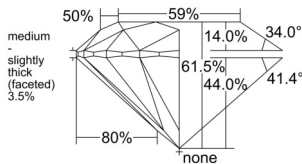

GIA®

FACSIMILE

GIA REPORT 5526265971

Verify this report at GIA.edu

GIA NATURAL DIAMOND DOSSIER®

May 26, 2025
GIA Report Number 5526265971
Shape and Cutting Style ..... Round Brilliant
Measurements ..... 6.01 - 6.04 x 3.70 mm

GRADING RESULTS

Carat Weight ..... 0.82 carat
Color Grade ..... E
Clarity Grade VVS1
Cut Grade ..... Excellent

ADDITIONAL GRADING INFORMATION

Polish ..... Excellent
Symmetry ..... Excellent
Fluorescence ..... Faint
Clarity Characteristics..... Pinpoint, Cloud, Feather
Inscription(s): GIA 5526265971

PROPORTIONS

Profile to actual proportions

GRADING SCALES

GIA COLOR SCALE	GIA CLARITY SCALE	GIA CUT SCALE	
D	FLAWLESS	EXCELLENT	
E	INTERNALLY FLAWLESS		
F		VVS₁	VERY GOOD
G	VVS₂		
H	VS₁	GOOD	
I	VS₂		
J	SI₁	FAIR	
K	SI₂		
L	I₁	POOR	
M	I₂		
N	I₃		
O			
P			
Q			
R			
S			
T			
U			
V			
W			
X			
Y			
Z