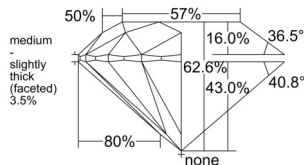

GIA®

FACSIMILE

GIA REPORT

5526366191

Verify this report at GIA.edu

GIA NATURAL DIAMOND DOSSIER®

June 03, 2025
GIA Report Number 5526366191
Shape and Cutting Style ..... Round Brilliant
Measurements ..... 5.58 - 5.62 x 3.51 mm

GRADING RESULTS

Carat Weight ..... 0.68 carat
Color Grade ..... E
Clarity Grade VVS1
Cut Grade ..... Excellent

ADDITIONAL GRADING INFORMATION

Polish ..... Excellent
Symmetry ..... Excellent
Fluorescence ..... None
Clarity Characteristics ..... Pinpoint
Inscription(s): GIA 5526366191

PROPORTIONS

Profile to actual proportions

GRADING SCALES

GIA COLOR SCALE

COLOURLESS	D
	E
	F
	G
	H
	I
	J
NEAR COLOURLESS	K
	L
FAIN	M
	N
	O
	P
	Q
VERY LIGHT	R
	S
	T
	U
	V
	W
	X
	Y
LIGHT	Z

GIA CLARITY SCALE

FLAWLESS	INTERNAL FLAWLESS	
		FLAWLESS
VERY VERY SLIGHTLY INCLUDED	VVS₁	
	VVS₂	
VERY SLIGHTLY INCLUDED	VS₁	
	VS₂	
SLIGHTLY INCLUDED	SI₁	
	SI₂	
INCLUDED	I₁	
	I₂	
	I₃	

GIA CUT SCALE

EXCELLENT
VERY GOOD
GOOD
FAIR
POOR