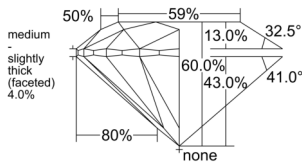

GIA®

FACSIMILE

GIA REPORT 5526387321

Verify this report at GIA.edu

GIA NATURAL DIAMOND DOSSIER®

June 05, 2025
GIA Report Number 5526387321
Shape and Cutting Style ..... Round Brilliant
Measurements ..... 4.34 - 4.35 x 2.61 mm

GRADING RESULTS

Carat Weight ..... 0.30 carat
Color Grade ..... G
Clarity Grade VVS2
Cut Grade ..... Excellent

ADDITIONAL GRADING INFORMATION

Polish ..... Excellent
Symmetry ..... Excellent
Fluorescence ..... Faint
Clarity Characteristics..... Needle, Cloud, Pinpoint
Inspection(s): GIA 5526387321

PROPORTIONS

Profile to actual proportions

GRADING SCALES

GIA COLOR SCALE	GIA CLARITY SCALE	GIA CUT SCALE
COLOURLESS	FLAWLESS	EXCELLENT
D	INTERNALLY FLAWLESS	
E	VVS₁	VERY GOOD
F		
G	VVS₂	
H	VS₁	GOOD
I		
J	VS₂	
K	SI₁	FAIR
L		
M	SI₂	
N	I₁	POOR
O		
P	I₂	
Q	I₃	
R		
S		
T		
U		
V		
W		
X		
Y		
Z