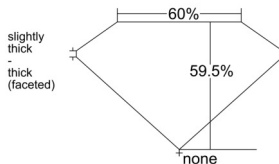

GIA®

FACSIMILE

GIA REPORT 5526389365

Verify this report at GIA.edu

GIA NATURAL DIAMOND DOSSIER®

June 05, 2025
GIA Report Number 5526389365
Shape and Cutting Style ..... Heart Brilliant
Measurements ..... 4.04 x 4.71 x 2.80 mm

GRADING RESULTS

Carat Weight ..... 0.31 carat
Color Grade ..... H
Clarity Grade VVS2

ADDITIONAL GRADING INFORMATION

Polish ..... Excellent
Symmetry ..... Excellent
Fluorescence ..... None
Clarity Characteristics..... Needle, Pinpoint
Inscription(s): GIA 5526389365

PROPORTIONS

Profile not to actual proportions

GRADING SCALES

GIA COLOR SCALE		GIA CLARITY SCALE			
COLORLESS	D	VERY VERY SLIGHTLY INCLUDED	FLAWLESS		
	E		INTERNALLY FLAWLESS		
	F	VERY SLIGHTLY INCLUDED	VVS₁		
	G		VVS₂		
	H		VS₁		
	NEAR COLORLESS	I	SLIGHTLY INCLUDED	VS₂	
		J		SI₁	
		FAINT	K	INCLUDED	SI₂
			L		I₁
			M		I₂
VERY LIGHT			N	INCLUDED	I₃
			O		
			P		
	Q				
LIGHT	R				
	S				
	T				
	U				
	V				
	Z