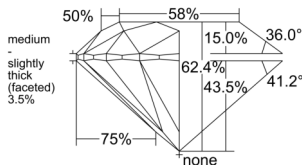

GIA®

FACSIMILE

GIA REPORT 5526408228

Verify this report at GIA.edu

GIA NATURAL DIAMOND DOSSIER®

June 06, 2025
GIA Report Number 5526408228
Shape and Cutting Style ..... Round Brilliant
Measurements ..... 5.35 - 5.39 x 3.35 mm

GRADING RESULTS

Carat Weight ..... 0.60 carat
Color Grade ..... D
Clarity Grade VS1
Cut Grade ..... Excellent

ADDITIONAL GRADING INFORMATION

Polish ..... Excellent
Symmetry ..... Excellent
Fluorescence ..... Medium Blue
Clarity Characteristics ..... Crystal, Pinpoint
Inscription(s): GIA 5526408228

PROPORTIONS

GRADING SCALES

GIA COLOR SCALE	GIA CLARITY SCALE	GIA CUT SCALE	
D	FLAWLESS	EXCELLENT	
E	INTERNALLY FLAWLESS		
F		VVS₁	VERY GOOD
G	VVS₂		
H	VS₁	GOOD	
I	VS₂		
J	SI₁	FAIR	
K	SI₂		
L	I₁	POOR	
M			
N			
O	I₂		
P			
Q			
R	I₃		
S			
T			
U			
V			
W			
X			
Y			
Z