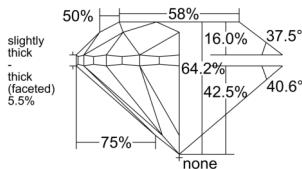

GIA®

FACSIMILE

GIA REPORT 5526409316

Verify this report at GIA.edu

GIA NATURAL DIAMOND DOSSIER®

June 07, 2025
GIA Report Number 5526409316
Shape and Cutting Style ..... Round Brilliant
Measurements ..... 4.92 - 4.96 x 3.17 mm

GRADING RESULTS

Carat Weight ..... 0.50 carat
Color Grade ..... H
Clarity Grade VVS1
Cut Grade ..... Very Good

ADDITIONAL GRADING INFORMATION

Polish ..... Excellent
Symmetry ..... Very Good
Fluorescence ..... Medium Blue
Clarity Characteristics..... Pinpoint, Cavity, Surface Graining
Inscription(s): GIA 5526409316

PROPORTIONS

Profile to actual proportions

GRADING SCALES

GIA COLOR SCALE

COLORLESS	D
	E
	F
	G
	H
	I
	J
NEAR COLORLESS	K
	L
FAIN	M
	N
	O
	P
VERY LIGHT	Q
	R
	S
	T
	U
	V
	W
	X
	Y
LIGHT	Z

GIA CLARITY SCALE

FLAWLESS	VERY VERY SLIGHTLY INCLUDED	VVS₁	
			VVS₂
INTERNALLY FLAWLESS	VERY SLIGHTLY INCLUDED	VS₁	
		VS₂	
SLIGHTLY INCLUDED	INCLUDED	I₁	
		I₂	
		I₃	

GIA CUT SCALE

EXCELLENT
VERY GOOD
GOOD
FAIR
POOR