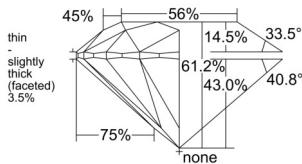

GIA®

FACSIMILE

GIA REPORT 5526441396

Verify this report at GIA.edu

GIA NATURAL DIAMOND DOSSIER®

June 11, 2025
GIA Report Number 5526441396
Shape and Cutting Style ..... Round Brilliant
Measurements ..... 5.40 - 5.44 x 3.32 mm

GRADING RESULTS

Carat Weight ..... 0.59 carat
Color Grade I
Clarity Grade VS1
Cut Grade ..... Excellent

ADDITIONAL GRADING INFORMATION

Polish ..... Excellent
Symmetry ..... Excellent
Fluorescence ..... None
Clarity Characteristics ..... Feather, Cloud, Pinpoint
Inscription(s): GIA 5526441396

PROPORTIONS

Profile to actual proportions

GRADING SCALES

GIA COLOR SCALE

COLOURLESS	D
	E
	F
	G
	H
	I
	J
NEAR COLOURLESS	K
	L
FAIN	M
	N
	O
	P
	Q
VERY LIGHT	R
	S
	T
	U
	V
	W
	X
	Y
LIGHT	Z

GIA CLARITY SCALE

	FLAWLESS
	INTERNALLY FLAWLESS
VERY VERY SLIGHTLY INCLUDED	VVS₁
	VVS₂
VERY SLIGHTLY INCLUDED	VS₁
	VS₂
SLIGHTLY INCLUDED	SI₁
	SI₂
	I₁
	I₂
INCLUDED	I₃

GIA CUT SCALE

	EXCELLENT
	VERY GOOD
	GOOD
	FAIR
	POOR