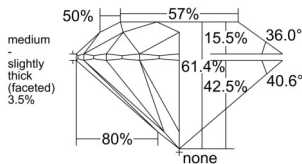

GIA®

FACSIMILE

GIA REPORT 5526478434

Verify this report at GIA.edu

GIA NATURAL DIAMOND DOSSIER®

June 13, 2025
GIA Report Number 5526478434
Shape and Cutting Style ..... Round Brilliant
Measurements ..... 5.66 - 5.71 x 3.49 mm

GRADING RESULTS

Carat Weight ..... 0.70 carat
Color Grade ..... D
Clarity Grade VS1
Cut Grade ..... Excellent

ADDITIONAL GRADING INFORMATION

Polish ..... Excellent
Symmetry ..... Excellent
Fluorescence ..... Medium Blue
Clarity Characteristics ..... Crystal, Needle, Pinpoint
Inscription(s): GIA 5526478434

PROPORTIONS

GRADING SCALES

GIA COLOR SCALE

COLORLESS	D
	E
	F
	G
	H
	I
	J
NEAR COLORLESS	K
	L
FANT	M
	N
	O
	P
VERY LIGHT	R
	S
	T
	U
	V
	W
	X
	Y
LIGHT	Z

GIA CLARITY SCALE

FLAWLESS	INTERNAL FLAWLESS	
		EXCELLENT
VERY VERY SLIGHTLY INCLUDED	VVS₁	VERY GOOD
VERY SLIGHTLY INCLUDED	VVS₂	
SLIGHTLY INCLUDED	VS₁	GOOD
	VS₂	
INCLUDED	SI₁	FAIR
	SI₂	
	I₁	
INCLUDED	I₂	POOR
	I₃	

GIA CUT SCALE

EXCELLENT
VERY GOOD
GOOD
FAIR
POOR