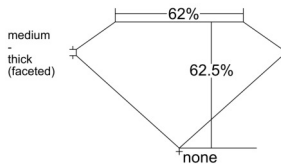

GIA®

FACSIMILE

GIA REPORT 5526521334

Verify this report at GIA.edu

GIA NATURAL DIAMOND DOSSIER®

June 18, 2025
GIA Report Number 5526521334
Shape and Cutting Style ..... Marquise Brilliant
Measurements ..... 6.75 x 3.61 x 2.25 mm

GRADING RESULTS

Carat Weight ..... 0.31 carat
Color Grade ..... D
Clarity Grade VS2

ADDITIONAL GRADING INFORMATION

Polish ..... Excellent
Symmetry ..... Very Good
Fluorescence ..... None
Clarity Characteristics ..... Crystal
Inscription(s): GIA 5526521334

PROPORTIONS

Profile not to actual proportions

GRADING SCALES

GIA COLOR SCALE		GIA CLARITY SCALE			
COLORLESS	D	VERY VERY SLIGHTLY INCLUDED	FLAWLESS		
	E		INTERNALLY FLAWLESS		
	F	VERY SLIGHTLY INCLUDED	VVS₁		
	G		VVS₂		
	H		VS₁		
	NEAR COLORLESS	I	SLIGHTLY INCLUDED	VS₂	
		J		SI₁	
		FAINT	K	INCLUDED	SI₂
			L		I₁
			M		I₂
VERT LIGHT	N	LIGHT	I₃		
	O				
	P				
	Q				
	R