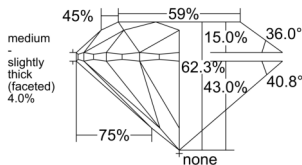

GIA®

FACSIMILE

GIA REPORT 5526562761

Verify this report at GIA.edu

GIA NATURAL DIAMOND DOSSIER®

June 27, 2025
GIA Report Number 5526562761
Shape and Cutting Style ..... Round Brilliant
Measurements ..... 5.08 - 5.12 x 3.17 mm

GRADING RESULTS

Carat Weight ..... 0.51 carat
Color Grade ..... E
Clarity Grade VVS1
Cut Grade ..... Excellent

ADDITIONAL GRADING INFORMATION

Polish ..... Excellent
Symmetry ..... Excellent
Fluorescence ..... None
Clarity Characteristics ..... Pinpoint, Feather
Inscription(s): GIA 5526562761

PROPORTIONS

Profile to actual proportions