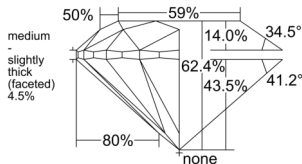

GIA®

FACSIMILE

GIA REPORT 5526564221

Verify this report at GIA.edu

GIA NATURAL DIAMOND DOSSIER®

July 14, 2025
GIA Report Number 5526564221
Shape and Cutting Style ..... Round Brilliant
Measurements ..... 4.83 - 4.85 x 3.02 mm

GRADING RESULTS

Carat Weight ..... 0.44 carat
Color Grade ..... E
Clarity Grade SI2
Cut Grade ..... Excellent

ADDITIONAL GRADING INFORMATION

Polish ..... Excellent
Symmetry ..... Excellent
Fluorescence ..... None
Clarity Characteristics ..... Cloud
Inscription(s): GIA 5526564221

PROPORTIONS

Profile to actual proportions

GRADING SCALES

GIA COLOR SCALE	GIA CLARITY SCALE	GIA CUT SCALE
D	FLAWLESS	EXCELLENT
E	FLAWLESS	
F	INTERNALLY FLAWLESS	VERY GOOD
G	FLAWLESS	
H	VVS₁	GOOD
I	VVS₂	
J	VS₁	FAIR
K	VS₂	
L	SI₁	POOR
M	SI₂	
N	I₁	
O	I₂	
P	I₃	
Q		
R		
S		
T		
U		
V		
W		
X		
Y		
Z