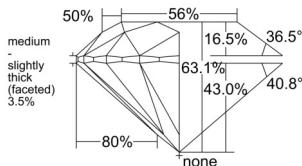

GIA®

FACSIMILE

GIA REPORT 5526665422

Verify this report at GIA.edu

GIA NATURAL DIAMOND DOSSIER®

July 16, 2025
GIA Report Number 5526665422
Shape and Cutting Style ..... Round Brilliant
Measurements ..... 5.18 - 5.22 x 3.28 mm

GRADING RESULTS

Carat Weight ..... 0.55 carat
Color Grade ..... G
Clarity Grade VS1
Cut Grade ..... Excellent

ADDITIONAL GRADING INFORMATION

Polish ..... Excellent
Symmetry ..... Excellent
Fluorescence ..... Faint
Clarity Characteristics ..... Crystal
Inscription(s): GIA 5526665422

PROPORTIONS

GRADING SCALES

GIA COLOR SCALE	GIA CLARITY SCALE	GIA CUT SCALE
Colorless	Flawless	Excellent
Near Colorless	Internally Flawless	
Faint	VVS₁	Very Good
Very Light	VVS₂	
Light	VS₁	Good
	VS₂	
	S₁	Fair
	S₂	
	I₁	Poor
	I₂	
	I₃