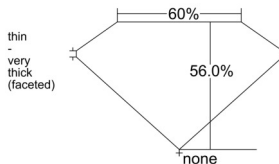

GIA®

FACSIMILE

GIA REPORT 5526728351

Verify this report at GIA.edu

GIA NATURAL DIAMOND DOSSIER®

July 08, 2025
GIA Report Number 5526728351
Shape and Cutting Style ..... Heart Brilliant
Measurements ..... 4.14 x 4.70 x 2.63 mm

GRADING RESULTS

Carat Weight ..... 0.30 carat
Color Grade ..... H
Clarity Grade VS1

ADDITIONAL GRADING INFORMATION

Polish ..... Very Good
Symmetry ..... Good
Fluorescence ..... None
Clarity Characteristics ..... Feather
Inscription(s): GIA 5526728351

PROPORTIONS

Profile not to actual proportions

GRADING SCALES

GIA COLOR SCALE		GIA CLARITY SCALE			
COLORLESS	D	VERY VERY SLIGHTLY INCLUDED	FLAWLESS		
	E		INTERNALLY FLAWLESS		
	F	VERY SLIGHTLY INCLUDED	VVS₁		
	G		VVS₂		
	H		VS₁		
	NEAR COLORLESS	I	SLIGHTLY INCLUDED	VS₂	
		J		SI₁	
		FAINT	K	INCLUDED	SI₂
			L		I₁
			M		I₂
VERT LIGHT	N	LIGHT	I₃		
	O				
	P				
	Q				
	R