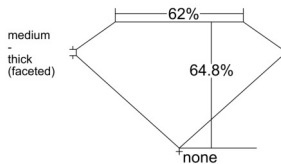

GIA®

FACSIMILE

GIA REPORT 5526750333

Verify this report at GIA.edu

GIA NATURAL DIAMOND DOSSIER®

July 09, 2025
GIA Report Number 5526750333
Shape and Cutting Style ..... Oval Brilliant
Measurements ..... 6.71 x 5.08 x 3.29 mm

GRADING RESULTS

Carat Weight ..... 0.71 carat
Color Grade ..... E
Clarity Grade VS1

ADDITIONAL GRADING INFORMATION

Polish ..... Excellent
Symmetry ..... Very Good
Fluorescence ..... None
Clarity Characteristics..... Crystal, Feather, Needle, Pinpoint
Inscription(s): GIA 5526750333

PROPORTIONS

Profile not to actual proportions

GRADING SCALES

GIA COLOR SCALE		GIA CLARITY SCALE			
COLORLESS	D	VERY VERY SLIGHTLY INCLUDED	FLAWLESS		
	E		INTERNALLY FLAWLESS		
	F		VVS₁		
	NEAR COLORLESS	G	VERY SLIGHTLY INCLUDED	VVS₂	
		H		VS₁	
		FANT	I	SLIGHTLY INCLUDED	VS₂
			J		SI₁
	LIGHT	K	INCLUDED	SI₂	
		L		I₁	
		M		I₂	
VERY LIGHT		N	INCLUDED	I₃	
		O			
P					
Q					
R					
S					
T					
U					
V					
W					
X					
Y					
Z