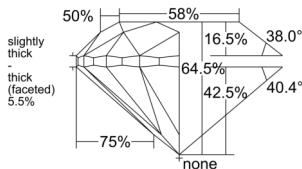

GIA®

FACSIMILE

GIA REPORT 5526775045

Verify this report at GIA.edu

GIA NATURAL DIAMOND DOSSIER®

July 11, 2025
GIA Report Number 5526775045
Shape and Cutting Style ..... Round Brilliant
Measurements ..... 5.50 - 5.54 x 3.56 mm

GRADING RESULTS

Carat Weight ..... 0.70 carat
Color Grade I
Clarity Grade VS1
Cut Grade ..... Very Good

ADDITIONAL GRADING INFORMATION

Polish ..... Excellent
Symmetry ..... Excellent
Fluorescence ..... None
Clarity Characteristics..... Crystal, Feather, Pinpoint
Inscription(s): GIA 5526775045

PROPORTIONS

Profile to actual proportions