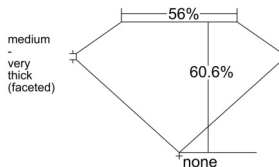

GIA®

FACSIMILE

GIA REPORT 5526797267

Verify this report at GIA.edu

GIA NATURAL DIAMOND DOSSIER®

July 12, 2025
GIA Report Number 5526797267
Shape and Cutting Style ..... Heart Brilliant
Measurements ..... 5.74 x 5.99 x 3.63 mm

GRADING RESULTS

Carat Weight ..... 0.70 carat
Color Grade ..... H
Clarity Grade VS1

ADDITIONAL GRADING INFORMATION

Polish ..... Excellent
Symmetry ..... Very Good
Fluorescence ..... None
Clarity Characteristics..... Cloud, Pinpoint, Needle
Inscription(s): GIA 5526797267

PROPORTIONS

Profile not to actual proportions

GRADING SCALES

GIA COLOR SCALE		GIA CLARITY SCALE			
COLORLESS	D	VERY VERY SLIGHTLY INCLUDED	FLAWLESS		
	E		INTERNALLY FLAWLESS		
	F	VERY SLIGHTLY INCLUDED	VVS₁		
	G		VVS₂		
	H		VS₁		
	NEAR COLORLESS	I	SLIGHTLY INCLUDED	VS₂	
		J		SI₁	
		FAINT	K	INCLUDED	SI₂
			L		I₁
			M		I₂
VERT LIGHT	N	LIGHT	I₃		
	O				
	P				
	Q				
	R