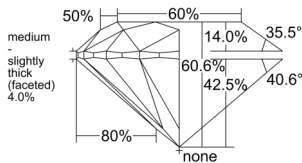

GIA®

FACSIMILE

GIA REPORT 5526861482

Verify this report at GIA.edu

GIA NATURAL DIAMOND DOSSIER®

August 23, 2025
GIA Report Number 5526861482
Shape and Cutting Style ..... Round Brilliant
Measurements ..... 5.14 - 5.16 x 3.12 mm

GRADING RESULTS

Carat Weight ..... 0.51 carat
Color Grade ..... D
Clarity Grade VVS1
Cut Grade ..... Excellent

ADDITIONAL GRADING INFORMATION

Polish ..... Excellent
Symmetry ..... Excellent
Fluorescence ..... Strong Blue
Clarity Characteristics..... Pinpoint, Cloud, Surface Graining
Inspection(s): GIA 5526861482

PROPORTIONS

Profile to actual proportions

GRADING SCALES

GIA COLOR SCALE

COLORLESS	D
	E
	F
	G
	H
	I
	J
NEAR COLORLESS	K
	L
FANT	M
	N
	O
	P
VERY LIGHT	Q
	R
	S
	T
	U
	V
	W
	X
	Y
LIGHT	Z

GIA CLARITY SCALE

FLAWLESS	INTERNAL FLAWLESS		
		EXCELLENT	
VERY VERY SLIGHTLY INCLUDED	VVS₁	VERY GOOD	
VERY SLIGHTLY INCLUDED	VVS₂		
SLIGHTLY INCLUDED	VS₁	GOOD	
	VS₂		
INCLUDED	SI₁	FAIR	
	SI₂		
	I₁		
I₂	I₃	POOR	

GIA CUT SCALE

EXCELLENT
VERY GOOD
GOOD
FAIR
POOR