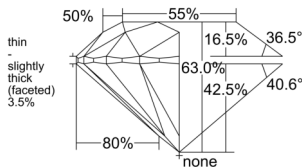

GIA®

FACSIMILE

GIA REPORT 5526891631

Verify this report at GIA.edu

GIA NATURAL DIAMOND DOSSIER®

July 23, 2025
GIA Report Number 5526891631
Shape and Cutting Style ..... Round Brilliant
Measurements ..... 5.62 - 5.66 x 3.55 mm

GRADING RESULTS

Carat Weight ..... 0.70 carat
Color Grade ..... H
Clarity Grade VVS2
Cut Grade ..... Excellent

ADDITIONAL GRADING INFORMATION

Polish ..... Excellent
Symmetry ..... Excellent
Fluorescence ..... None
Clarity Characteristics ..... Cloud, Indented Natural
Inscription(s): GIA 5526891631

PROPORTIONS

GRADING SCALES

GIA COLOR SCALE

COLOURESS	D
	E
	F
	G
	H
	I
	J
NEAR COLOURESS	K
	L
FADING	M
	N
	O
	P
	Q
	R
	S
	T
	U
	V
	W
	X
	Y
LIGHT	Z

GIA CLARITY SCALE

VERY VERY SLIGHTLY INCLUDED	FLAWLESS
	INTERNALLY FLAWLESS
VERY SLIGHTLY INCLUDED	VVS₁
	VVS₂
SLIGHTLY INCLUDED	VS₁
	VS₂
INCLUDED	SI₁
	SI₂
	I₁
	I₂
	I₃

GIA CUT SCALE

EXCELLENT
VERY GOOD
GOOD
FAIR
POOR