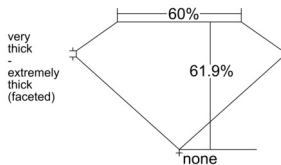

GIA®

FACSIMILE

GIA REPORT 5526915622

Verify this report at GIA.edu

GIA NATURAL DIAMOND DOSSIER®

July 25, 2025
GIA Report Number 5526915622
Shape and Cutting Style ..... Oval Brilliant
Measurements ..... 5.89 x 4.17 x 2.58 mm

GRADING RESULTS

Carat Weight ..... 0.43 carat
Color Grade ..... K
Clarity Grade VVS1

ADDITIONAL GRADING INFORMATION

Polish ..... Excellent
Symmetry ..... Excellent
Fluorescence ..... None
Clarity Characteristics ..... Pinpoint, Feather
Inscription(s): GIA 5526915622

PROPORTIONS

Profile not to actual proportions

GRADING SCALES

GIA COLOR SCALE		GIA CLARITY SCALE		
COLORLESS	D	VERY VERY SLIGHTLY INCLUDED	FLAWLESS	
	E		INTERNALLY FLAWLESS	
	F		VVS₁	
	G		VVS₂	
	NEAR COLORLESS	H	VERY SLIGHTLY INCLUDED	VS₁
		I		VS₂
		J	SLIGHTLY INCLUDED	I₁
		K		I₂
		L		I₃
		M		
FAINT	N			
	O			
	P			
	Q			
	R			
	S			
	T			
	U			
LIGHT	V			
	W			
	X			
	Y			
	Z