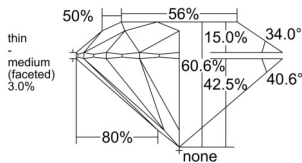

GIA®

FACSIMILE

GIA REPORT 5526959245

Verify this report at GIA.edu

GIA NATURAL DIAMOND DOSSIER®

August 01, 2025
GIA Report Number 5526959245
Shape and Cutting Style ..... Round Brilliant
Measurements ..... 4.54 - 4.55 x 2.76 mm

GRADING RESULTS

Carat Weight ..... 0.34 carat
Color Grade ..... H
Clarity Grade VS1
Cut Grade ..... Excellent

ADDITIONAL GRADING INFORMATION

Polish ..... Excellent
Symmetry ..... Excellent
Fluorescence ..... Medium Blue
Clarity Characteristics ..... Crystal
Inscription(s): GIA 5526959245

PROPORTIONS

GRADING SCALES

GIA COLOR SCALE

COLOURESS	D
	E
	F
	G
	H
	I
	J
NEAR COLOURESS	K
	L
FANIT	M
	N
	O
	P
VERY LIGHT	Q
	R
	S
	T
	U
	V
	W
	X
	Y
LIGHT	Z

GIA CLARITY SCALE

FLAWLESS	VERY VERY SLIGHTLY INCLUDED	VS₁	VS₂	SLIGHTLY INCLUDED	SI₁	SI₂	I₁	I₂	I₃	
										VERY SLIGHTLY INCLUDED
INTERNALLY FLAWLESS										

GIA CUT SCALE

EXCELLENT
VERY GOOD
GOOD
FAIR
POOR