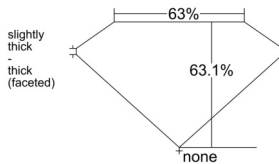

GIA®

FACSIMILE

GIA REPORT 5533028928

Verify this report at GIA.edu

GIA NATURAL DIAMOND DOSSIER®

August 22, 2025
GIA Report Number 5533028928
Shape and Cutting Style ..... Pear Brilliant
Measurements ..... 6.19 x 4.13 x 2.61 mm

GRADING RESULTS

Carat Weight ..... 0.40 carat
Color Grade ..... F
Clarity Grade VS1

ADDITIONAL GRADING INFORMATION

Polish ..... Excellent
Symmetry ..... Very Good
Fluorescence ..... None
Clarity Characteristics..... Crystal, Needle, Pinpoint
Inscription(s): GIA 5533028928

PROPORTIONS

Profile not to actual proportions

GRADING SCALES

GIA COLOR SCALE		GIA CLARITY SCALE			
COLORLESS	D	VERY VERY SLIGHTLY INCLUDED	FLAWLESS		
	E		INTERNALLY FLAWLESS		
	F	VERY SLIGHTLY INCLUDED	VS₁		
	G		VS₂		
	H		VS₁		
	NEAR COLORLESS	I	SLIGHTLY INCLUDED	SI₁	
		J		SI₂	
		FAINT	K	INCLUDED	I₁
			L		I₂
			M		I₃
VERT LIGHT	N				
	O				
	P				
	Q				
	R				
	S				
	T				
LIGHT	U				
	V				
	W				
	X				
Y					
Z